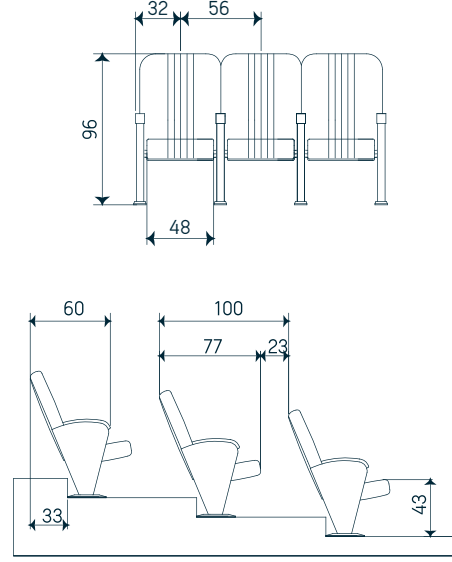

KONFERANS GRUBU ÖLÇÜLERİ CONFERENCE CHAIR DIMENSIONS

SEDIA

ARTICA

MODEL	A	B	C	Min.R
SEDIA I	30	52	44	1000
SEDIA II	32	56	48	1500