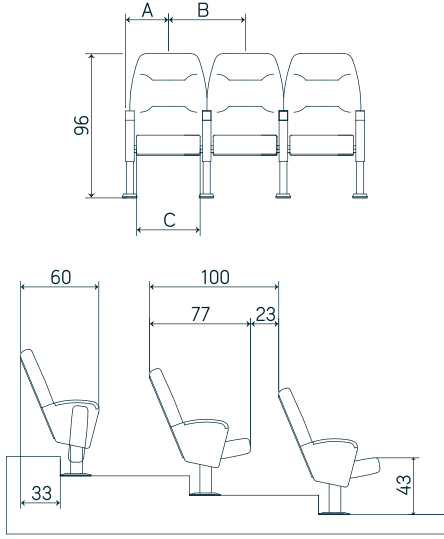

KONFERANS GRUBU ÖLÇÜLERİ CONFERENCE CHAIR DIMENSIONS

SEDIA